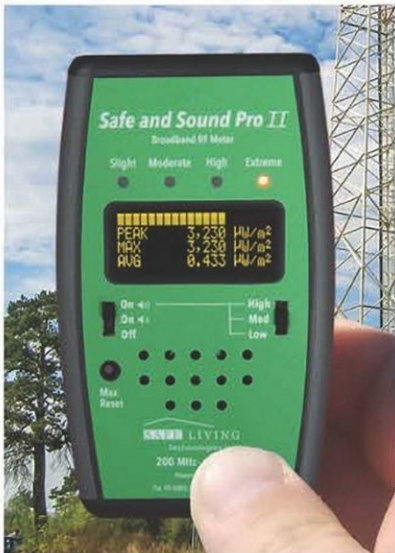

RESIDENTIAL EMF TESTING FOCUSES ON THE SLEEPING AREAS AND REDUCTION AREAS WHERE WE CHECK FOR THE FOLLOWING:

- o AC Magnetic Fields -High voltage power lines, transformers, appliances, etc.
- o AC Electric Fields -Household wiring, appliances, cables, computers, etc.
- o DC Magnetic Fields · Building Materials, mattresses, etc.
- o DC electric Fields -Static Electricity, etc.
- o Dirty Electricity -Energy Saving Devices, etc.
- o Stray Currents on gas and water pipes from electrical wiring errors
- o Body Voltage Measurements -shows how much a human body is electrically "charged" if an electric field is present.